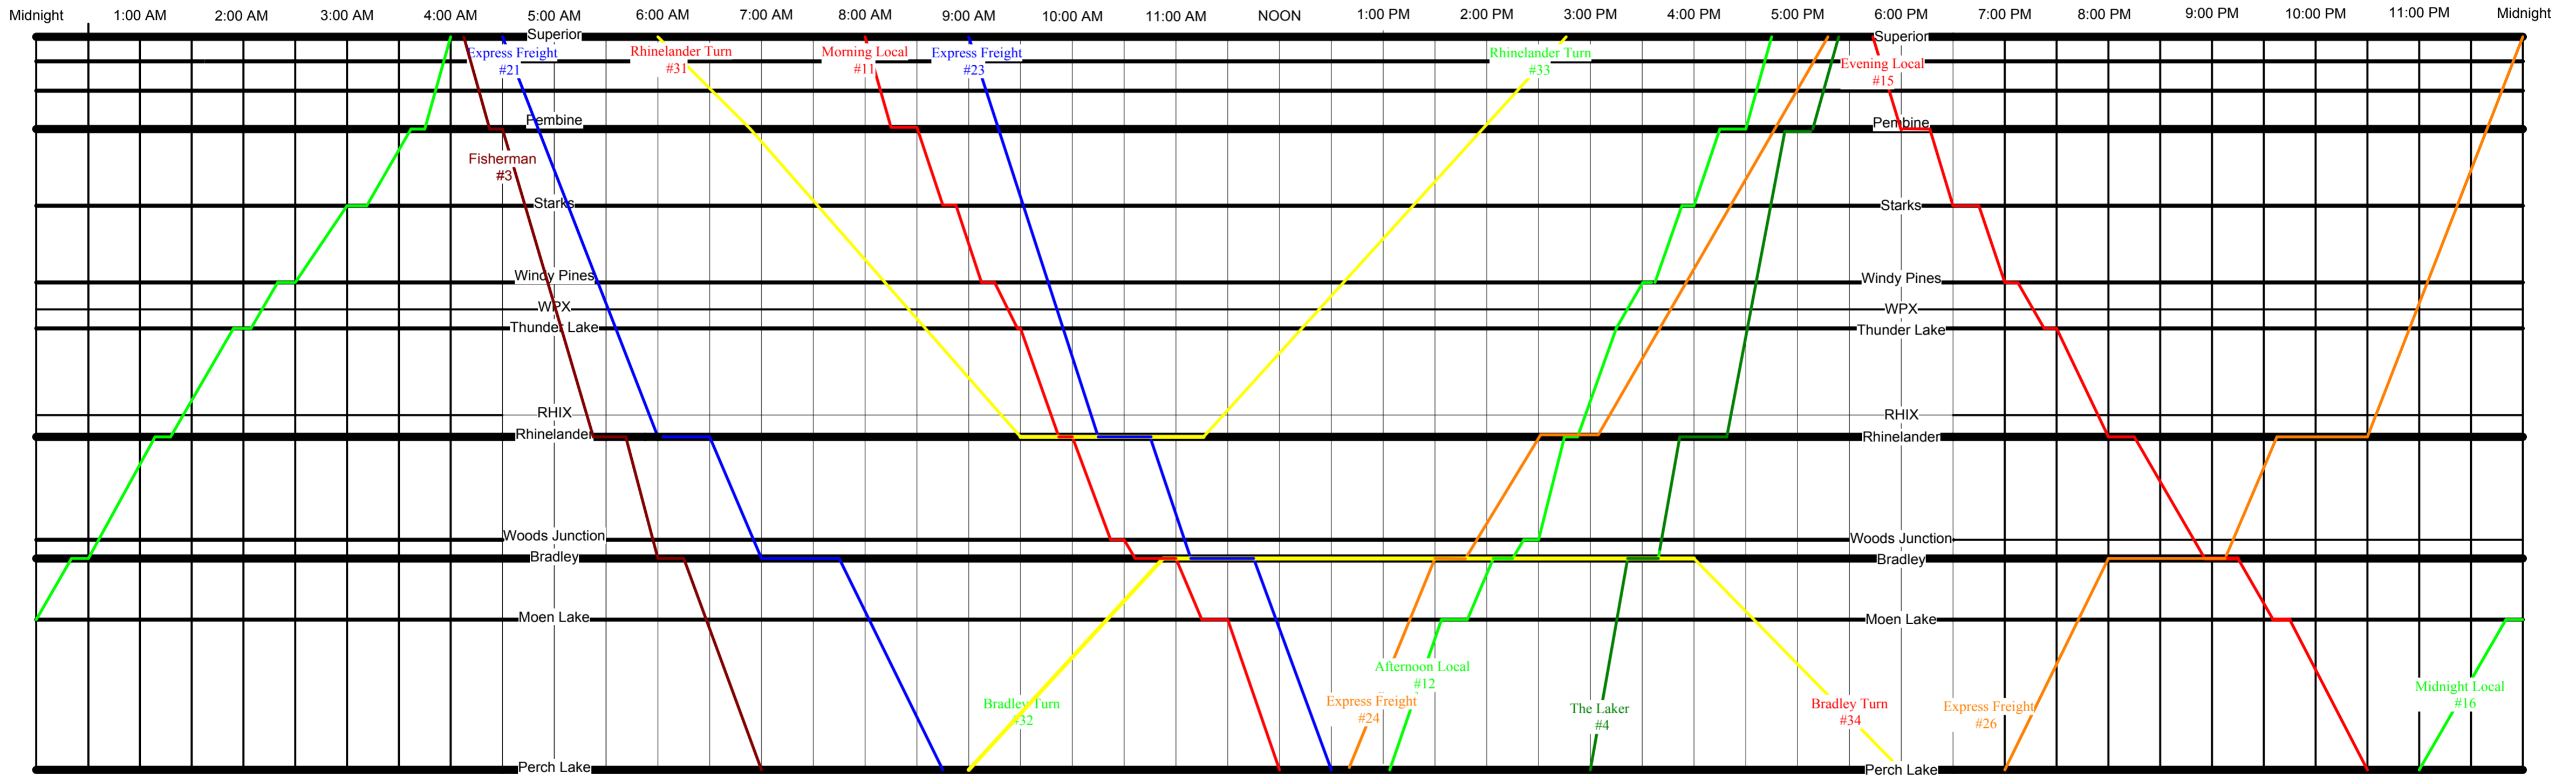

PERCH LAKE & SUPERIOR RAILROAD

TIMETABLE #12

PERCH LAKE & SUPERIOR RAILROAD

TIMETABLE #12